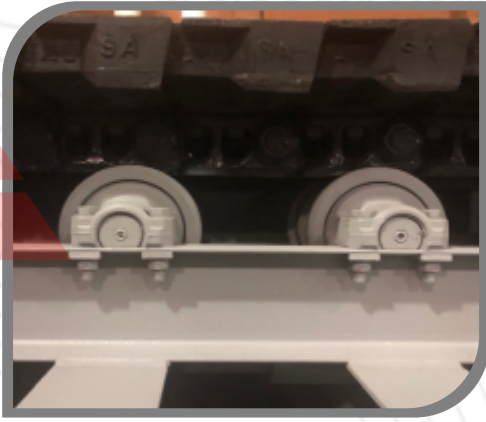

sales@actechmfg.com  
actechmfg.com

WWW.ACTECHMFG.COM

**CDOZER STYLE D4, D7 AND D9 ROLLERS AND CHAIN RAILS**

**DOZER STYLE CHAIN CARRIER IDLER W/ HYDRAULIC GREASE TAKE-UPS**

**DODGE PILLOW BLOCK BEARING W/ OVERSIZED SHAFT**