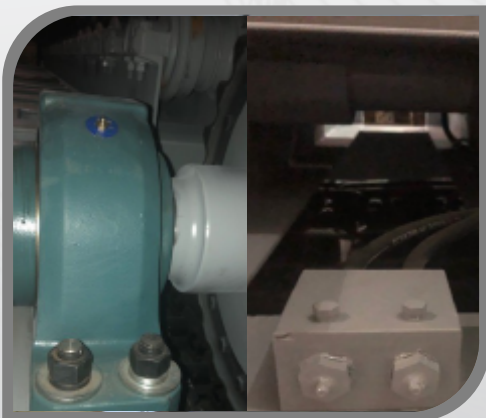

ELECTRIC OR HYDRAULIC DRIVES AVAILABLE