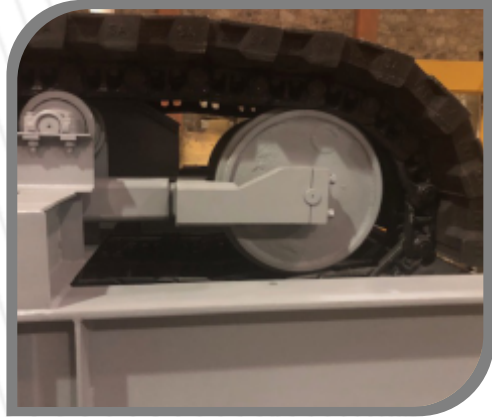

# MINE DUTY APRON FEEDERS

- CUSTOM-BUILT TO CUSTOMER REQUIREMENTS
- HEAVY DUTY H-BEAM FRAMES
- DOZER STYLE COMPONENTS
- CAST MANGANESE FEEDER PANS

FEEDERS AND COMPLETE  
FEEDER SYSTEMS AVAILABLE

1-360-571-7703

sales@actechmfg.com  
actechmfg.com

WWW.ACTECHMFG.COM

**CDOZER STYLE D4, D7 AND D9 ROLLERS AND CHAIN RAILS**

**DOZER STYLE CHAIN CARRIER IDLER W/ HYDRAULIC GREASE TAKE-UPS**

**DODGE PILLOW BLOCK BEARING W/ OVERSIZED SHAFT**