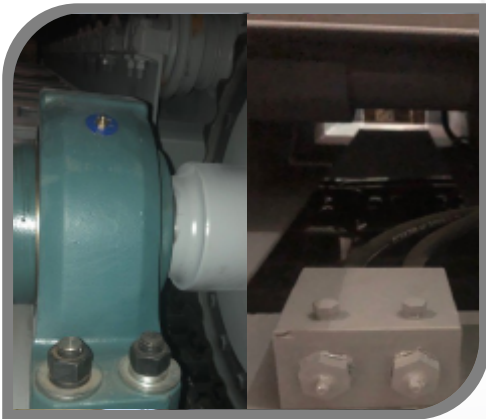

sales@actechmfg.com  
actechmfg.com

WWW.ACTECHMFG.COM

**CDOZER STYLE D4, D7 AND D9 ROLLERS AND CHAIN RAILS**

**DOZER STYLE CHAIN CARRIER IDLER W/ HYDRAULIC GREASE TAKE-UPS**

**DODGE PILLOW BLOCK BEARING W/ OVERSIZED SHAFT**